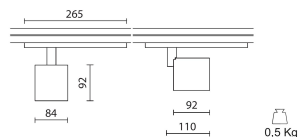

772-069BX-21 Perfetto Puro
32W LKM DALI 3000K
CRI90 30°

Design:

IP 20

Product Code	Color

772-069BX-21	Mat white

General specifications

Product type	Track lights
Mounting type	LKM 3-phase track DALI
Indoor/Outdoor light	Indoor
Description	Track light for LKM DALI 3-phase electrified tracks, specially developed for high efficiency COB LEDs. Optical devices for better visual comfort are available.
Applications	Museums , Shops , Showrooms , Retail

Lighting specifications

i Stated L.O.R. and delivered lumens values are related to standard beam angle versions

Lamp description	LED 3830lm 32W 3000K CRI90
Nominal lumens on thermal regime (lm)	3830
LOR	89
Delivered lumen (lm)	3409
System wattage (W)	35,7
Watt source (W)	32
Color temperature (K)	3000
CRI	CRI 90
Lamp type	COB LED
Average lamp life (h)	L90B50 50.000

Physical specifications

Optic device	Mirror-metallized thermoplastic material

Electrical specifications

Driver availability	Included
Driver mounting	Integrated
Voltage (V)	220/240
Frequency (Hz)	50/60

Optical specifications

Light distribution	Symmetric
Emission	Direct
Orientation	It can rotate up to 355° around the vertical axis and pivot up to 90° upwards.
Light beam	30°

Weight and dimension

Length (mm)	92
Width (mm)	225
Diameter (mm)	84
Weight (Kg)	0.9

Power tolerance ± 5% - Luminous flux tolerance ± 5% - Measurement uncertainty ± 10% - Ta: 25°C